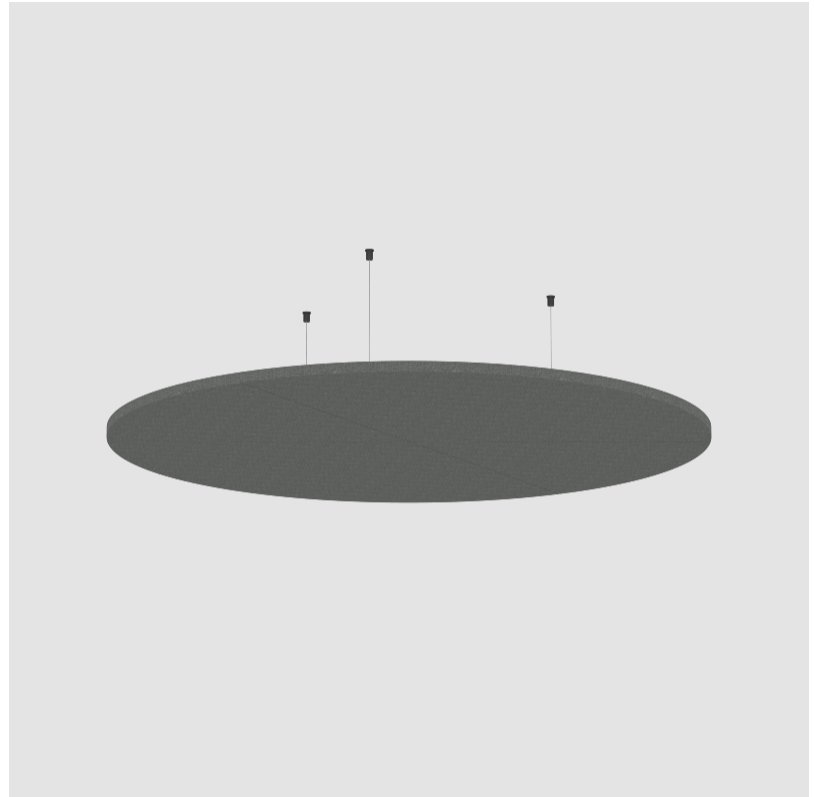

PROJECT	_____
TYPE	_____
SPECIFIER	_____
QUANTITY	_____
DATE	_____

GLORIOUS ACOUSTIC PANEL SUSPENSION

A300704-

base number	_____	_____	_____
	Finishes (Diamond)	Acoustic Options	Cable Length

1. To build a product code in our configurator select the specify button on the base model # product page
2. To build a manual product code on this datasheet choose from the options listed below in blue font and add the suffix to the base model #

GENERAL

Series: Glorious Acoustic Panel
Partner: Prolicht
Division: Architectural
Installation: Suspension
Product Type: Acoustic
Mounting Location: Ceiling

PHYSICAL

Shape: Round
Diameter (mm): 1416
Diameter (in): 55 3/4
Height (mm): 24
Height (in): 15/16
Holder Finish: SSR / BKV / CWI / CRY / HAB / LAG / UFT / ITA / RUA / RUR / MIC / FTG / MYG / TWT / LOD / PUS / FRO / FUP / KIA / POP / BLS / SPG / MEY / GOH / GUM / CHC / COM / ABZ / JAG
Acoustic Finish: SFW / CYW / SEE / SYN / MTS / PMB / TTN / CYB / STO / DPE / BES / SHB / ARE / ANE / VRD / CRF
Fixture Material: Aluminum
Primary Material: Acoustic
[Cable Details: 2000mm / 6000mm Transparent Cable](#)

ELECTRICAL

LED

OPTICAL

RATINGS AND CERTIFICATIONS

Certified By: CSA Certified to UL and CSA Standards
IP rating: IP20

Ø1416mm 55 3/4"