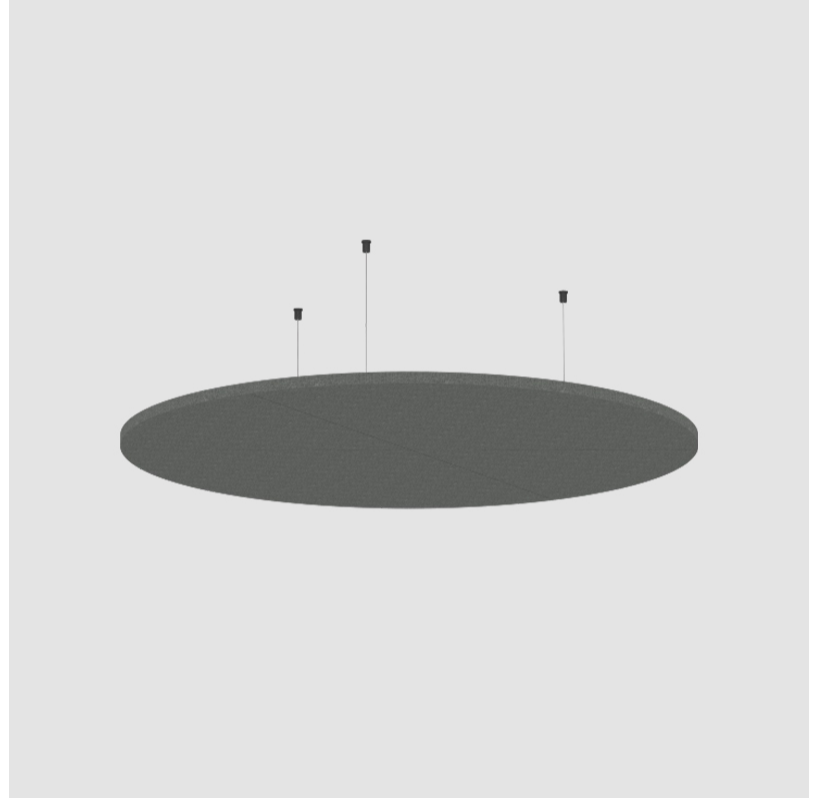

PROJECT	_____
TYPE	_____
SPECIFIER	_____
QUANTITY	_____
DATE	_____

GLORIOUS ACOUSTIC PANEL SUSPENSION

A300703-

base number	Finishes (Diamond)	Acoustic Options	Cable Length

1. To build a product code in our configurator select the specify button on the base model # product page
2. To build a manual product code on this datasheet choose from the options listed below in blue font and add the suffix to the base model #

GENERAL

Series: Glorious Acoustic Panel
Partner: Prolicht
Division: Architectural
Installation: Suspension
Product Type: Acoustic
Mounting Location: Ceiling

PHYSICAL

Shape: Round
Diameter (mm): 1246
Diameter (in): 49 1/8
Height (mm): 24
Height (in): 15/16
Holder Finish: SSR / BKV / CWI / CRY / HAB / LAG / UFT / ITA / RUA / RUR / MIC / FTG / MYG / TWT / LOD / PUS / FRO / FUP / KIA / POP / BLS / SPG / MEY / GOH / GUM / CHC / COM / ABZ / JAG
Acoustic Finish: SFW / CYW / SEE / SYN / MTS / PMB / TTN / CYB / STO / DPE / BES / SHB / ARE / ANE / VRD / CRF
Fixture Material: Aluminum
Primary Material: Acoustic
[Cable Details: 2000mm / 6000mm Transparent Cable](#)

ELECTRICAL

LED

OPTICAL

RATINGS AND CERTIFICATIONS

Certified By: CSA Certified to UL and CSA Standards
IP rating: IP20

Ø1246mm 49 1/8"