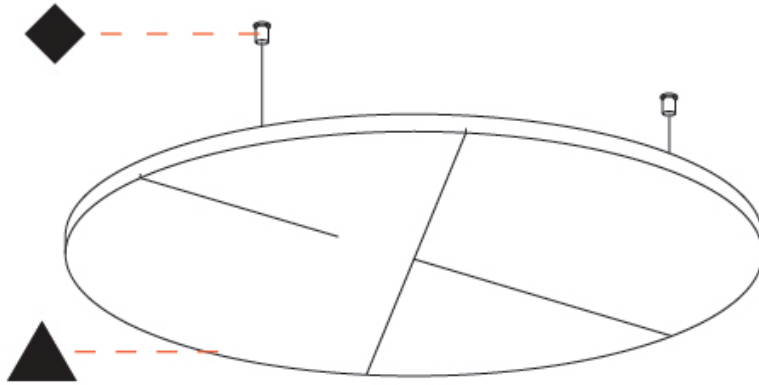

GLORIOUS ACOUSTIC PANEL SUSPENSION

A300701-

PROJECT

TYPE

SPECIFIER

QUANTITY

DATE

A