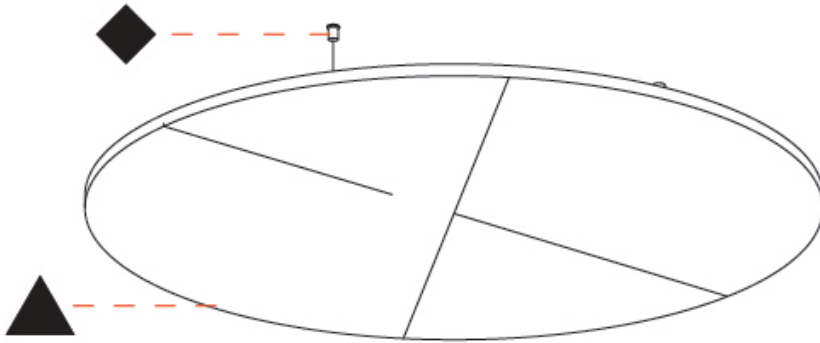

GLORIOUS ACOUSTIC PANEL SUSPENSION

A300702-

PROJECT

TYPE

SPECIFIER

QUANTITY

DATE