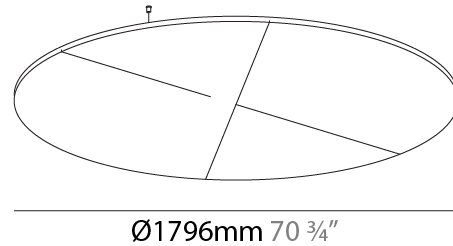

PROJECT	_____
TYPE	_____
SPECIFIER	_____
QUANTITY	_____
DATE	_____

GLORIOUS ACOUSTIC PANEL SUSPENSION

A300705-

base number	_____	-	_____	-	_____
	Finishes (Diamond)	Acoustic Options	Cable Length		

1. To build a product code in our configurator select the specify button on the base model # product page
2. To build a manual product code on this datasheet choose from the options listed below in blue font and add the suffix to the base model #

GENERAL

Series: Glorious Acoustic Panel
Partner: Prolicht
Division: Architectural
Installation: Suspension
Product Type: Acoustic
Mounting Location: Ceiling

PHYSICAL

Shape: Round
Diameter (mm): 1796
Diameter (in): 70 3/4
Height (mm): 24
Height (in): 15/16
Holder Finish: SSR / BKV / CWI / CRY / HAB / LAG / UFT / ITA / RUA / RUR / MIC / FTG / MYG / TWT / LOD / PUS / FRO / FUP / KIA / POP / BLS / SPG / MEY / GOH / GUM / CHC / COM / ABZ / JAG
Acoustic Finish: SFW / CYW / SEE / SYN / MTS / PMB / TTN / CYB / STO / DPE / BES / SHB / ARE / ANE / VRD / CRF
Fixture Material: Aluminum
Primary Material: Acoustic
[Cable Details: 2000mm / 6000mm Transparent Cable](#)

ELECTRICAL

LED

OPTICAL

RATINGS AND CERTIFICATIONS

Certified By: CSA Certified to UL and CSA Standards
IP rating: IP20