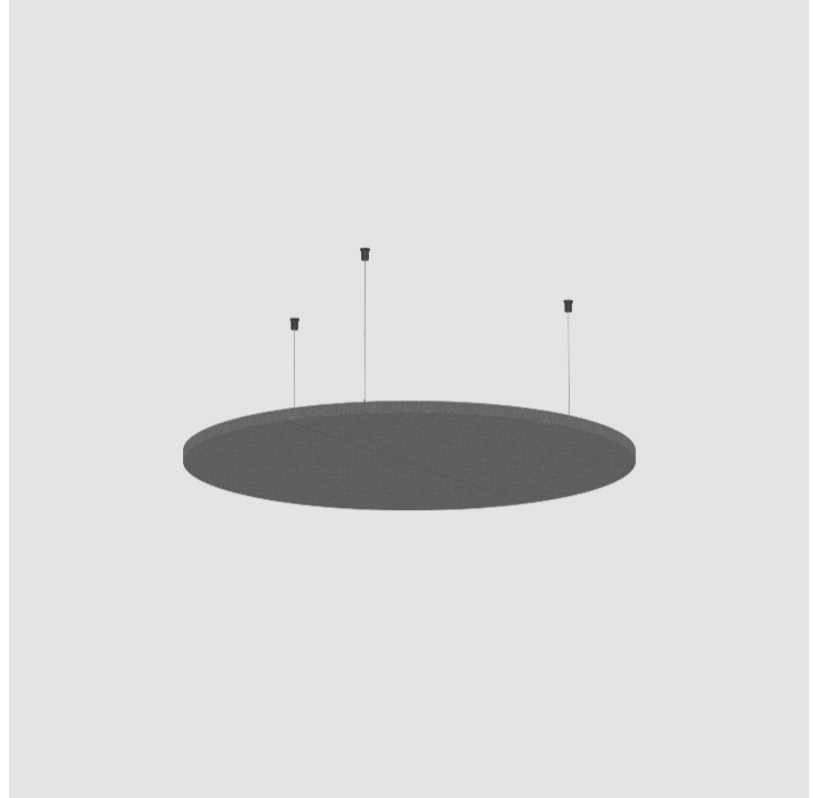

PROJECT	_____
TYPE	_____
SPECIFIER	_____
QUANTITY	_____
DATE	_____

GLORIOUS ACOUSTIC PANEL SUSPENSION

A300701-

base number   Finishes (Diamond)   Acoustic Options   Cable Length

1. To build a product code in our configurator select the specify button on the base model # product page
2. To build a manual product code on this datasheet choose from the options listed below in blue font and add the suffix to the base model #

GENERAL

Series: Glorious Acoustic Panel
Partner: Prolicht
Division: Architectural
Installation: Suspension
Product Type: Acoustic
Mounting Location: Ceiling

PHYSICAL

Shape: Round
Diameter (mm): 646
Diameter (in): 25 ³/₈
Height (mm): 24
Height (in): 15/16
Holder Finish: SSR / BKV / CWI / CRY / HAB / LAG / UFT / ITA / RUA / RUR / MIC / FTG / MYG / TWT / LOD / PUS / FRO / FUP / KIA / POP / BLS / SPG / MEY / GOH / GUM / CHC / COM / ABZ / JAG
Acoustic Finish: SFW / CYW / SEE / SYN / MTS / PMB / TTN / CYB / STO / DPE / BES / SHB / ARE / ANE / VRD / CRF
Fixture Material: Aluminum
Primary Material: Acoustic
[Cable Details: 2000mm / 6000mm Transparent Cable](#)

ELECTRICAL

LED

OPTICAL

RATINGS AND CERTIFICATIONS

Certified By: CSA Certified to UL and CSA Standards
IP rating: IP20

Ø646mm 25 ³/₈"